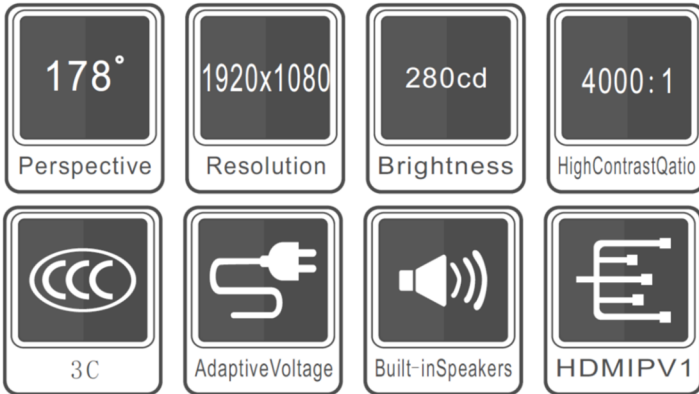

24" 2K Industrial Monitor

**Key Features**

- 24 " 2K Ultra-thin Industrial Monitor
- Resolution 1920*1080 2K
- Multi-channel signals input optional, with stereo speaker
- LED blue ray technology
- Color 16.7M, image natural, exquisite
- 5ms response time, no delay
- Metal + plastic body, Remote Control

Product Specification DM-6024	
Pixel	1920x1080
Ratio	16:9
Brightness	280cd/m2
Contrast ratio	4000:1
Visible Angle	178°
Response Time	5ms
Color	16.7M(10-bit)
Analog Input	1 * RCA
VGA Input	1 * VGA
HDMI Input	1 * HDMI
USB Port	1 * USB
Audio	3D Microphone Output
Working Temperature	-20°C~35°C
Voltage Input	100V~240V AC
Working Power Consumption	≤26W
Standby Power Consumption	≤3W
Power Supply	12v 3A Included
Dimension	555mm(W)×338mm(H)×43mm(D)
Gross Weight	3.8KG